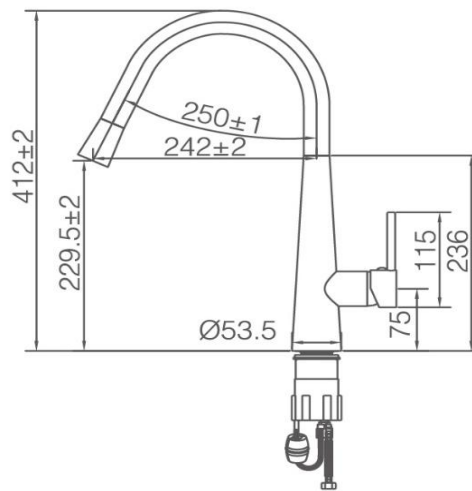

JESS SINK MIXER

WELS: 5 Star 6L/min
WELS Reg No: T24600
Pressure Rating: Min 150KPa - Max 500KPa
Temperature Rating: Min 1°C - Max 75°C

Chrome
WT 4122

Brushed Nickel
WT 4122BN

Brushed Brass
WT 4122BB

Gun Metal
WT 4122GM

Matt Black
WT 4122BK

SPECIFICATIONS

WELS: 5 star 6L/min
WELS Reg. NO.: T24600

CLEANING & MAINTENANCE:

Tapware should be cleaned with mild detergent and water
All Products must be cleaned with a soft cloth with soapy water, avoid waxes, solvents, abrasives, acids and other chemical based cleaners
Warranty will be void if damages are caused by unsuitable cleaning products